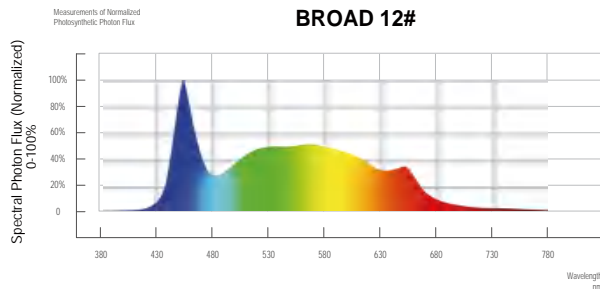

By positioning the LED grow light tube as close as possible towards the crops, all the produced light is steered in the crop in the most effective way.

The light intensity on the plant canopy can be determined by the distance to the crop, the number of light bars on the surface as well as by light output controls on the lamps itself. In this way you can optimize the PPFD needed light level on the crop to the growth stage of the plants.

Specification		0.6m / 24inch	0.9m / 36inch	1.2m / 48inch	1.5m / 59inch
Lumen output	µmol/s	69.0-81.0	103.5-121.5	138.0-162.0	161.0-189.0
Power consumption	W	30	45	60	70
Efficacy	µmol/J	2.3-2.7			
Power factor		> 90% at full load			
Input Voltage		100-277V AC, 50/60Hz			
Light Distribution		120°			
Spectrum		Clone、 seedling specialty spectrum			
Ingress protection rating		IP65			
Lifetime(Driver and LED L90)	hrs	> 50,000			
Certifications		FCC,CE,UKCA,PSE,ROHS			
Warranty		3 Year Standard			

SM01 Clone Lights

Length with 60cm/90cm/120cm/150cm(24 " /36 " /48 " /59 ")

Spectral Distribution

Customized Spectrum

PPFD

120 degree standard beam

With regards to light distribution SM01 have opted for a wide beam 120 degrees output. In this way you can easily obtain a perfect flat light level over bars, what makes the system also suitable for lower crop light levels.