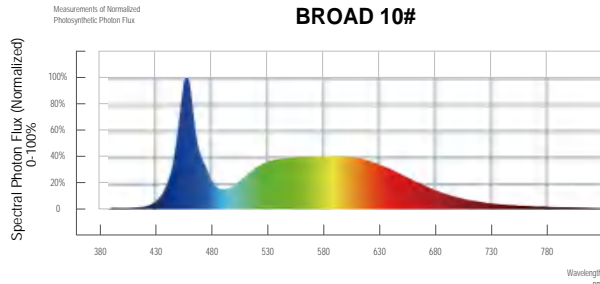

SM01 Clone Lights

Length with 60cm/90cm/120cm/150cm(24 " /36 " /48 " /59 ")

Spectral Distribution