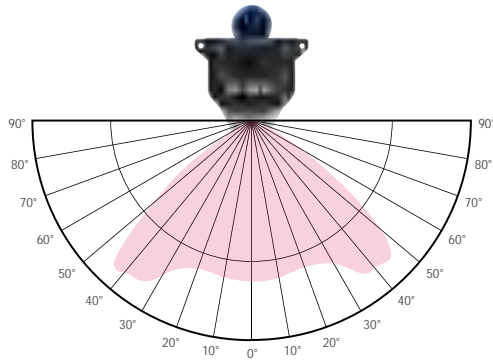

By positioning the LED grow light tube as close as possible towards the crops, all the produced light is steered in the crop in the most effective way.

The light intensity on the plant canopy can be determined by the distance to the crop, the number of light bars on the surface as well as by light output controls on the lamps itself. In this way you can optimize the PPFD needed light level on the crop to the growth stage of the plants.

SM01 Clone Lights

Length with 60cm/90cm/120cm/150cm(24 " /36 " /48 " /59 ")

Spectral Distribution

Customized Spectrum

PPFD

120 degree standard beam

With regards to light distribution SM01 have opted for a wide beam 120 degrees output. In this way you can easily obtain a perfect flat light level over bars, what makes the system also suitable for lower crop light levels.