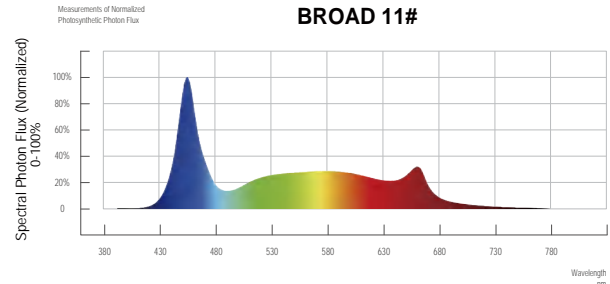

By positioning the LED grow light tube as close as possible towards the crops, all the produced light is steered in the crop in the most effective way.

The light intensity on the plant canopy can be determined by the distance to the crop, the number of light bars on the surface as well as by light output controls on the lamps itself. In this way you can optimize the PPFD needed light level on the crop to the growth stage of the plants.

Specification		0.6m / 24inch	0.9m / 36inch	1.2m / 48inch	1.5m / 59inch
Lumen output	µmol/s	69.0-81.0	103.5-121.5	138.0-162.0	161.0-189.0
Power consumption	W	30	45	60	70
Efficacy	µmol/J	2.3-2.7			
Power factor		> 90% at full load			
Input Voltage		100-277V AC, 50/60Hz			
Light Distribution		120°			
Spectrum		Clone、 seedling specialty spectrum			
Ingress protection rating		IP65			
Lifetime(Driver and LED L90)	hrs	> 50,000			
Certifications		FCC,CE,UKCA,PSE,ROHS			
Warranty		3 Year Standard			

SM01 Clone Lights

Length with 60cm/90cm/120cm/150cm(24 " /36 " /48 " /59 ")

Spectral Distribution

Customized Spectrum

PPFD

120 degree standard beam

With regards to light distribution SM01 have opted for a wide beam 120 degrees output. In this way you can easily obtain a perfect flat light level over bars, what makes the system also suitable for lower crop light levels.