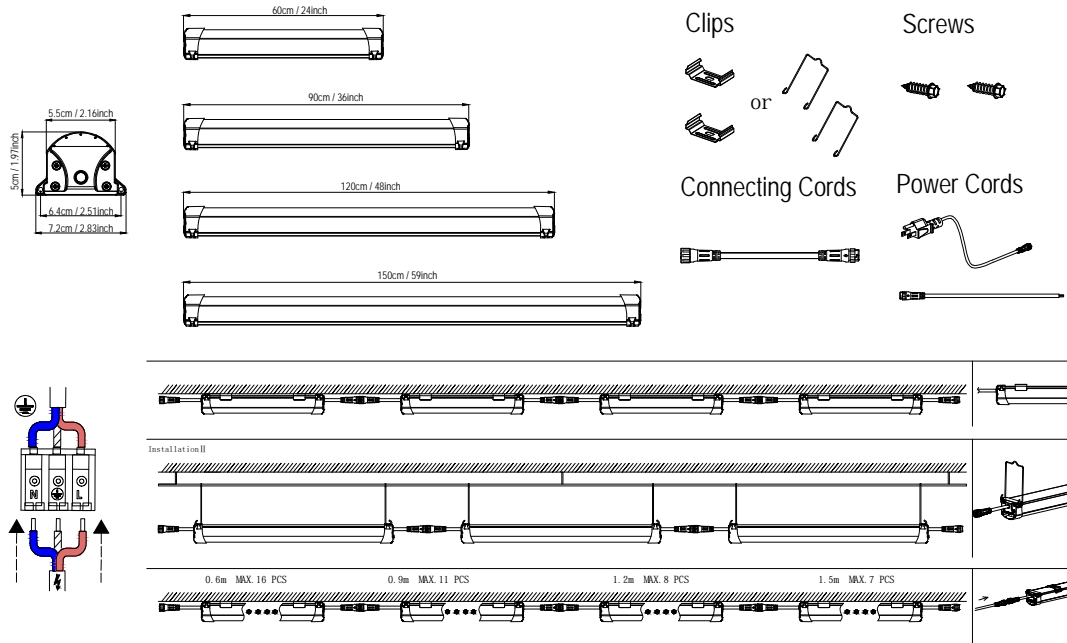

The Muizlux LED grow light tube can be installed in a horizontal setup with each lamp parallel to each other and bridged by a cable as in most tradition grow light setups, but can also be directly interconnected to each other to generate a long line of light in the grow rack installations.

SM01-1.2m-60W-SINGLE-PPFD

SM01-1.2m-60W-GROUP-PPFD

Contact **Muizlux** @
support@muizlux.com
www.muizlux.com

SM01 Clone Lights

Length with 60cm/90cm/120cm/150cm(24 " /36 " /48 " /59 ")

Dimensions & Installation