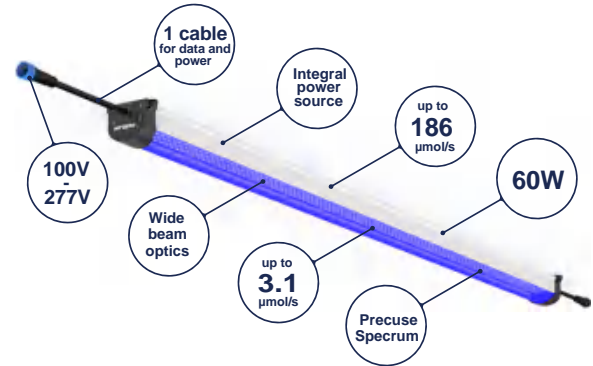

SunnyPower

New Energy Co., Ltd.

Horticulture LED Solutions

MUIZLUX®

SM01 Clone Light

LED Grow Light Tube for Horticulture

SM Series

Muizlux SM-series LED clone light just the right amount of photons without stressing fragile seedlings and clones. 120-degrees of photon output combined with the 0%-100% dimming feature you are able to balance the light intensity while aiming the photons to ensure an even blanket of light resulting in uniform rooting.

10
YEARS
OF
HORTICULTURAL
LIGHTING

SM01 Clone Lights

Length with 60cm/90cm/120cm/150cm(24 " /36 " /48 " /59 ")

The Muizlux LED grow light tube offers a unique platform for single and multi-layer crop cultivation plant factories.

By positioning the LED grow light tube as close as possible towards the crops, all the produced light is steered in the crop in the most effective way.

The light intensity on the plant canopy can be determined by the distance to the crop, the number of light bars on the surface as well as by light output controls on the lamps itself. In this way you can optimize the PPFD needed light level on the crop to the growth stage of the plants.

The Muizlux LED grow light tube can be installed in a horizontal setup with each lamp parallel to each other and bridged by a cable as in most tradition grow light setups, but can also be directly interconnected to each other to generate a long line of light in the grow rack installations.