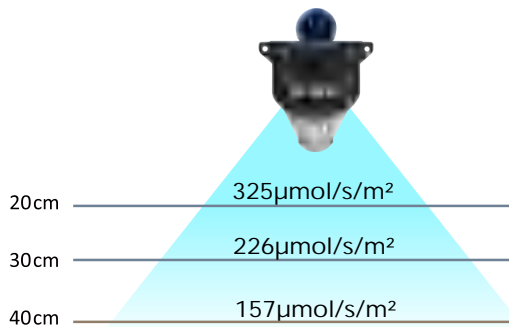

SM01-1.2m-60W-SINGLE-PPFD