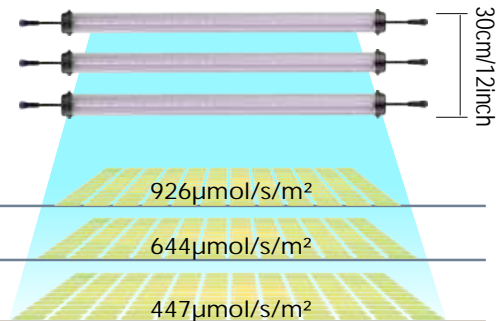

SM01-1.2m-60W-GROUP-PPFD

Contact **Muizlux** @
support@muizlux.com
www.muizlux.com